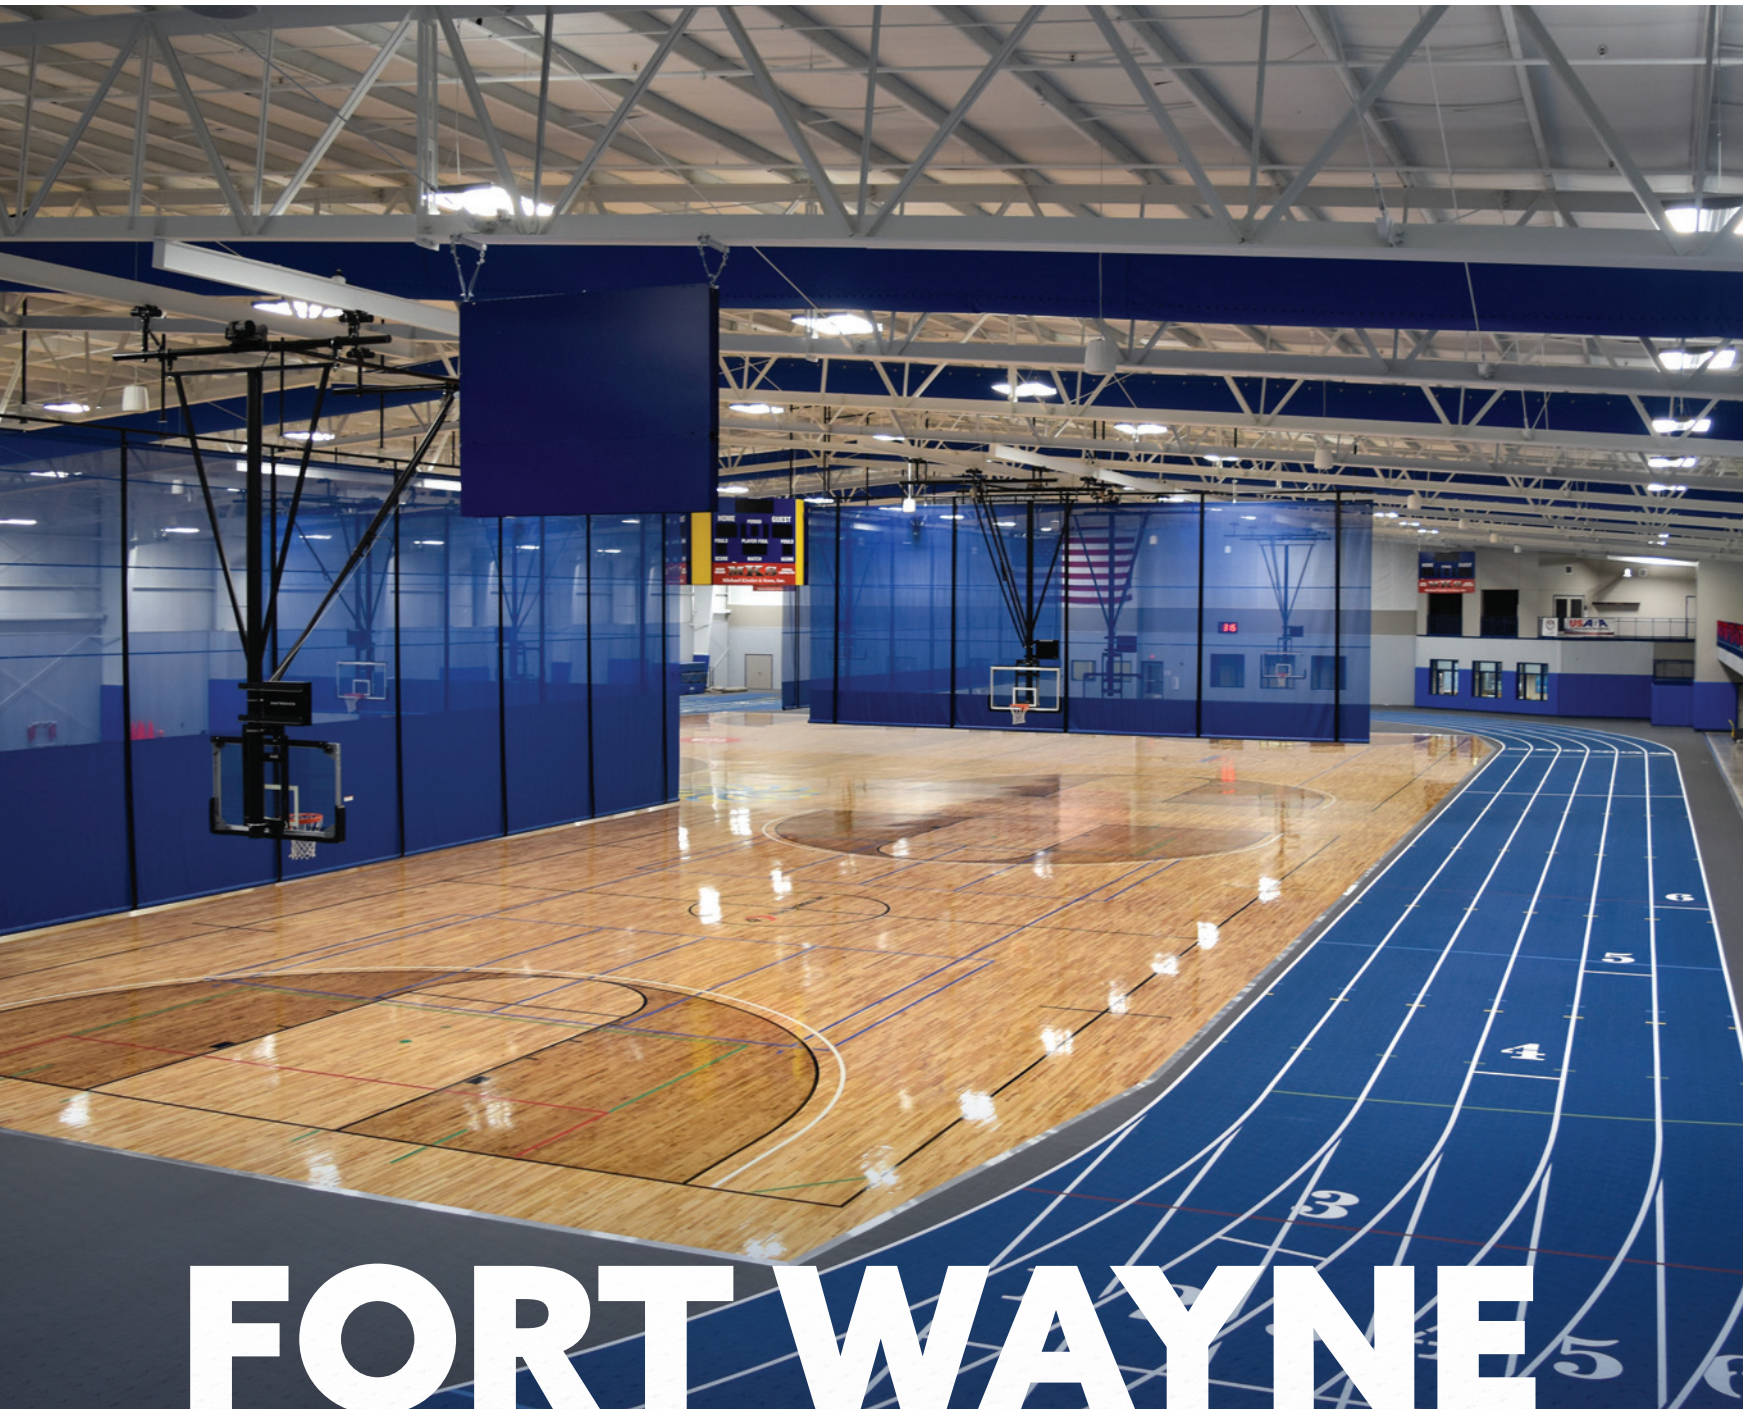

### BASKETBALL & VOLLEYBALL

The Screaming Eagle arena includes a 4,800-seat basketball and volleyball arena. The arena additionally features six locker rooms and three additional warm-up courts.

Located in Southwestern Indiana, Evansville offers big city amenities with small-town friendliness. You will enjoy affordable comfort with top facilities. The team in Evansville is ready to provide a championship experience to all players, coaches, and fans.

## FACILITY SPOTLIGHT